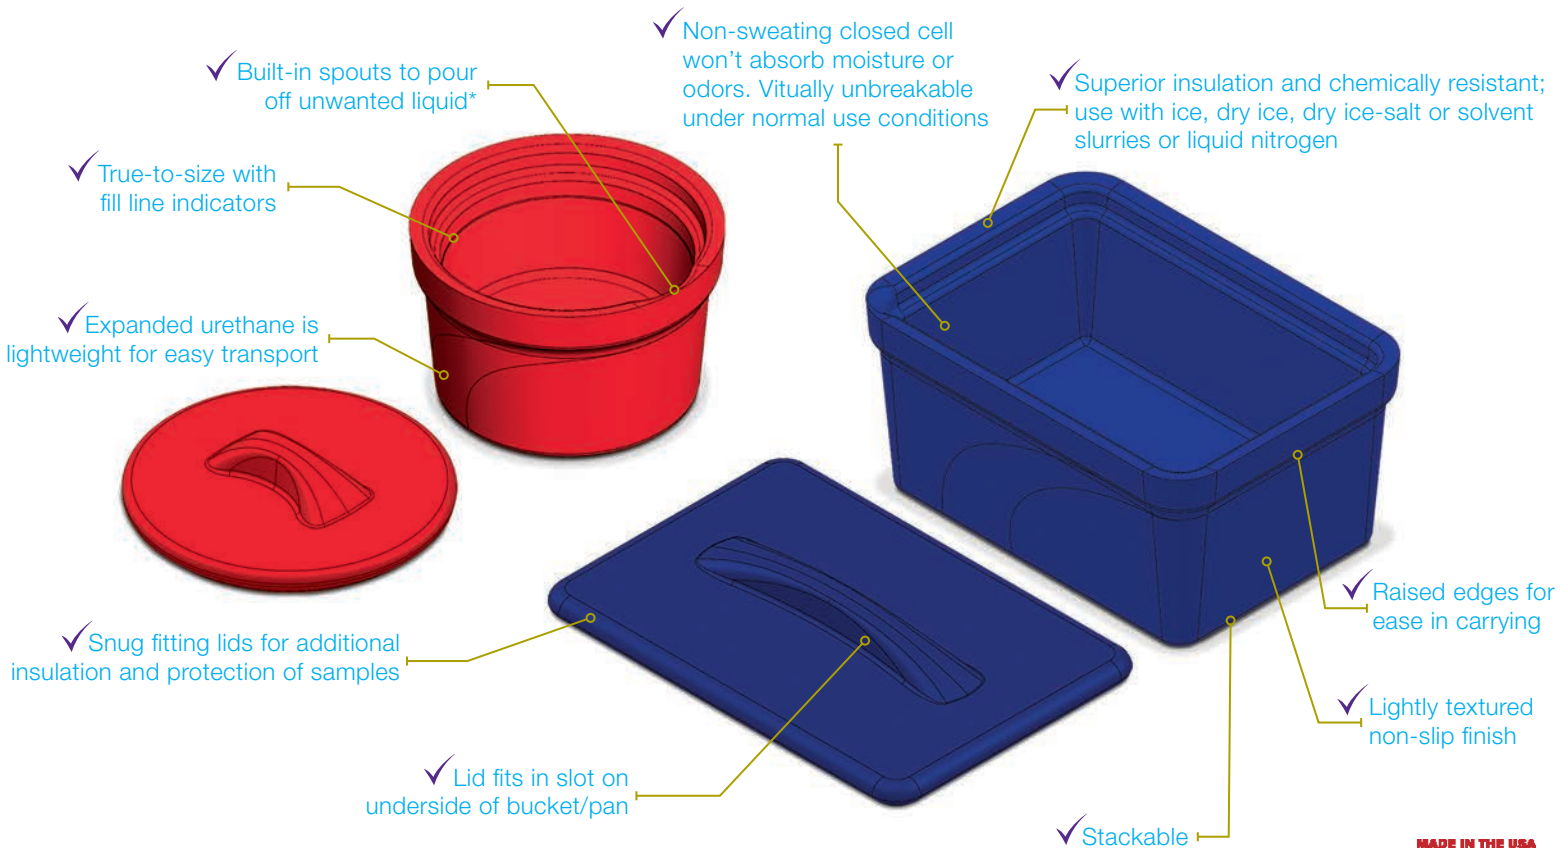

Fashion Changes but Style Endures!

– Coco Chanel

Introducing

Magic Touch™ 2

Classic good sense brought Magic Touch to every lab;
New must-have benefits will keep it there.

Four Colors: Ebony, True Blue, Cherry Red, Emerald Green

Features apply to all buckets and pans
*1.0L Ice Pans do not have pouring spout

Largest Selection of Sizes and Colors!

Magic Touch™ 2 Ordering Information

Individually Packaged

Catalog No.	Description
Lab Ice Buckets	
M16807-2001	Blue, 2.5L Ice Bucket w/Lid
M16807-2002	Black, 2.5L Ice Bucket w/Lid
M16807-2003	Red, 2.5L Ice Bucket w/Lid
M16807-2004	Green, 2.5L Ice Bucket w/Lid
M16807-4001	Blue, 4.0L Ice Bucket w/Lid
M16807-4002	Black, 4.0L Ice Bucket w/Lid
M16807-4003	Red, 4.0L Ice Bucket w/Lid
M16807-4004	Green, 4.0L Ice Bucket w/Lid
Lab Ice Pans	
M16807-1101	Blue, 1.0L Mini Ice Pan w/ Lid
M16807-1102	Black, 1.0L Mini Ice Pan w/Lid
M16807-1103	Red, 1.0L Mini Ice Pan w/Lid
M16807-1104	Green, 1.0L Mini Ice Pan w/Lid
M16807-4101	Blue, 4.0L Midi Ice Pan w/ Lid
M16807-4102	Black, 4.0L Midi Ice Pan w/ Lid
M16807-4103	Red, 4.0L Midi Ice Pan w/ Lid
M16807-4104	Green, 4.0L Midi Ice Pan w/ Lid
M16807-9901	Blue, 9.0L Maxi Ice Pan w/o Lid
M16807-9902	Black, 9.0L Maxi Ice Pan w/o Lid
M16807-9903	Red, 9.0L Maxi Ice Pan w/o Lid
M16807-9904	Green, 9.0L Maxi Ice Pan w/o Lid
M16807-9101	Blue, 9.0L Maxi Ice Pan w/ Lid
M16807-9102	Black, 9.0L Maxi Ice Pan w/ Lid
M16807-9103	Red, 9.0L Maxi Ice Pan w/ Lid
M16807-9104	Green, 9.0L Maxi Ice Pan w/ Lid

Magic Touch 2 Dimensions

Ice Buckets	Overall Dimensions (Inches)		Ice Pans	Overall Dimensions (Inches)		
	Diameter	Height		Length	Width	Height
2.5L Bucket	10.56	6.44	1L Mini Pan	7.20	7.20	4.57
With Lid	10.56	7.06	With Lid	7.20	7.20	5.30
4L bucket	10.56	8.33	4L Midi Pan	11.95	9.01	7.88
With Lid	10.56	8.93	With Lid	11.95	9.01	8.57
			9L Maxi Pan	16.54	11.91	7.88
			With Lid	16.54	11.91	8.56

Four Colors: **Ebony, True Blue, Cherry Red, Emerald Green**